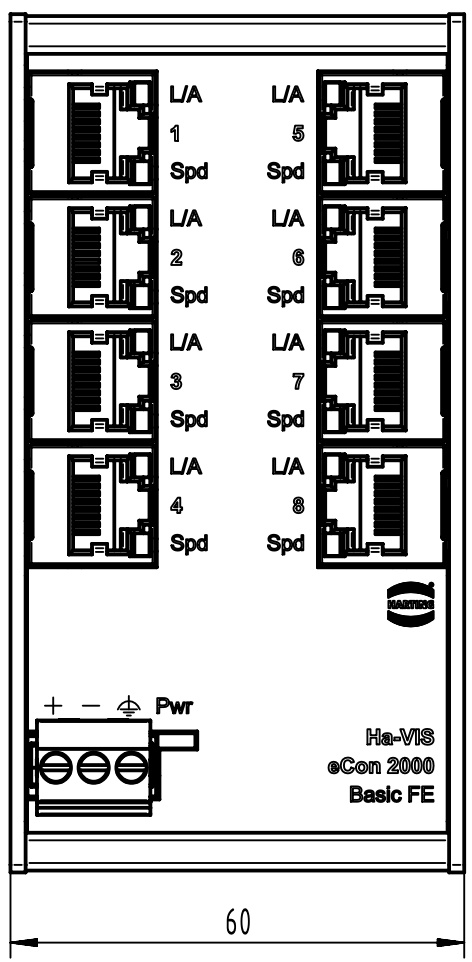

1 2 3 4 5 6

A

B

C

D

for mounting rail acc. to DIN EN 60715

	All rights reserved Department EL PD	All Dimensions in mm Original Size DIN A4		Scale 1:1	Free size tol.	Ref.	
		Created by HOLLERT	Inspected by KLEINEM	Standardisation	Date 2021-11-08	State Final Release	
HARTING D-32339 Espelkamp		Title Ha-VIS eCon 2080BT-A				Doc-Key / ECM-Nr. 100537617/UGD/002/D 500000204.797	
		Type TB	Number 24 02 008 0000			Rev. D	Page 1/1