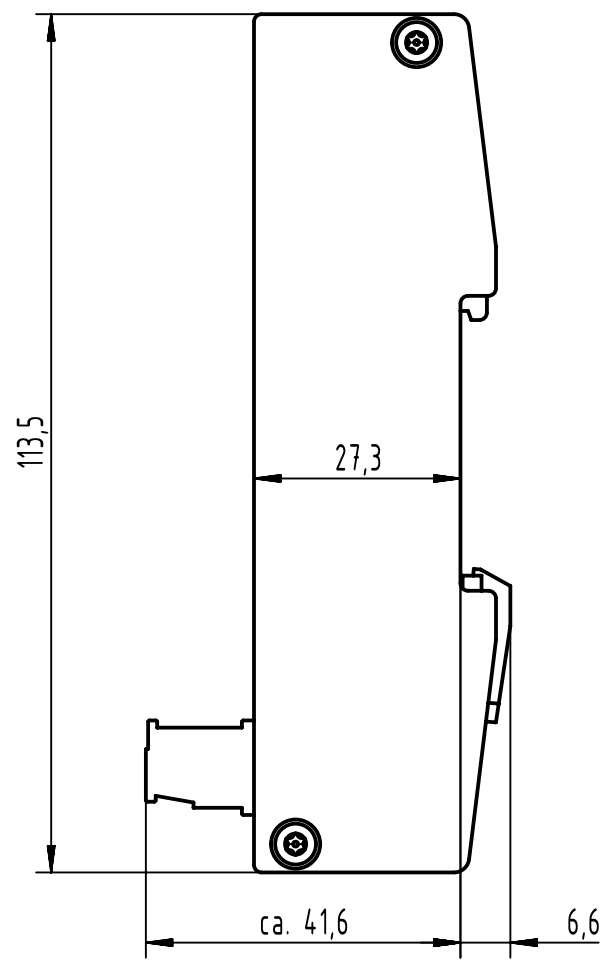

1 2 3 4 5 6

A

B

C

D

for mounting rail acc. to DIN EN 60715

	All rights reserved Department EL PD	All Dimensions in mm Original Size DIN A4		Scale 1:1	Free size tol.	Ref.	
		Created by HOLLERT	Inspected by KLEINEM	Standardisation	Date 2021-11-08	State Final Release	
HARTING D-32339 Espelkamp		Title Ha-VIS eCon 2080BT-A				Doc-Key / ECM-Nr. 100537617/UGD/002/D 500000204.797	
		Type TB	Number 24 02 008 0000			Rev. D	Page 1/1